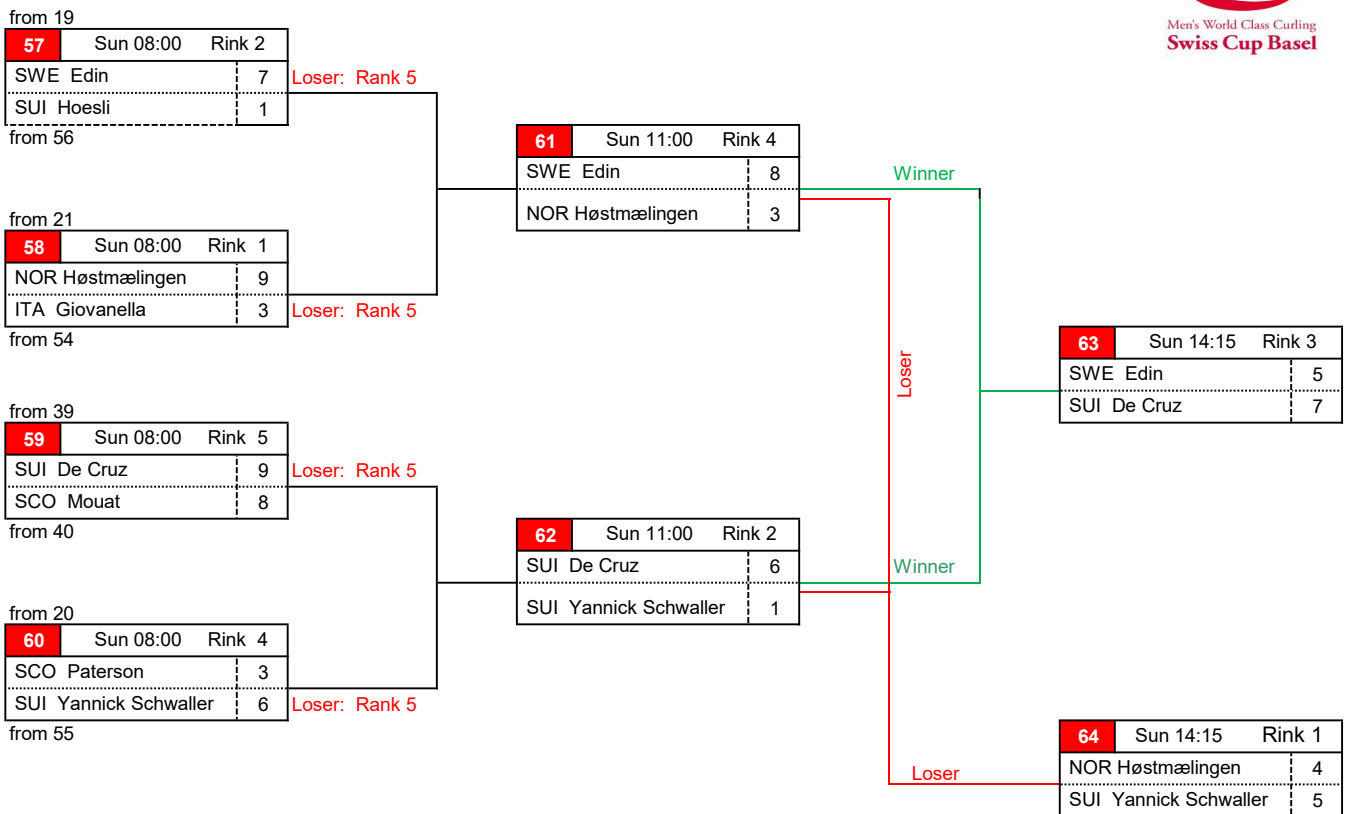

Playoffs

**Basler
Kantonalbank**

SWISSLOS

Sportfonds Baselland
Sportamt Baselland