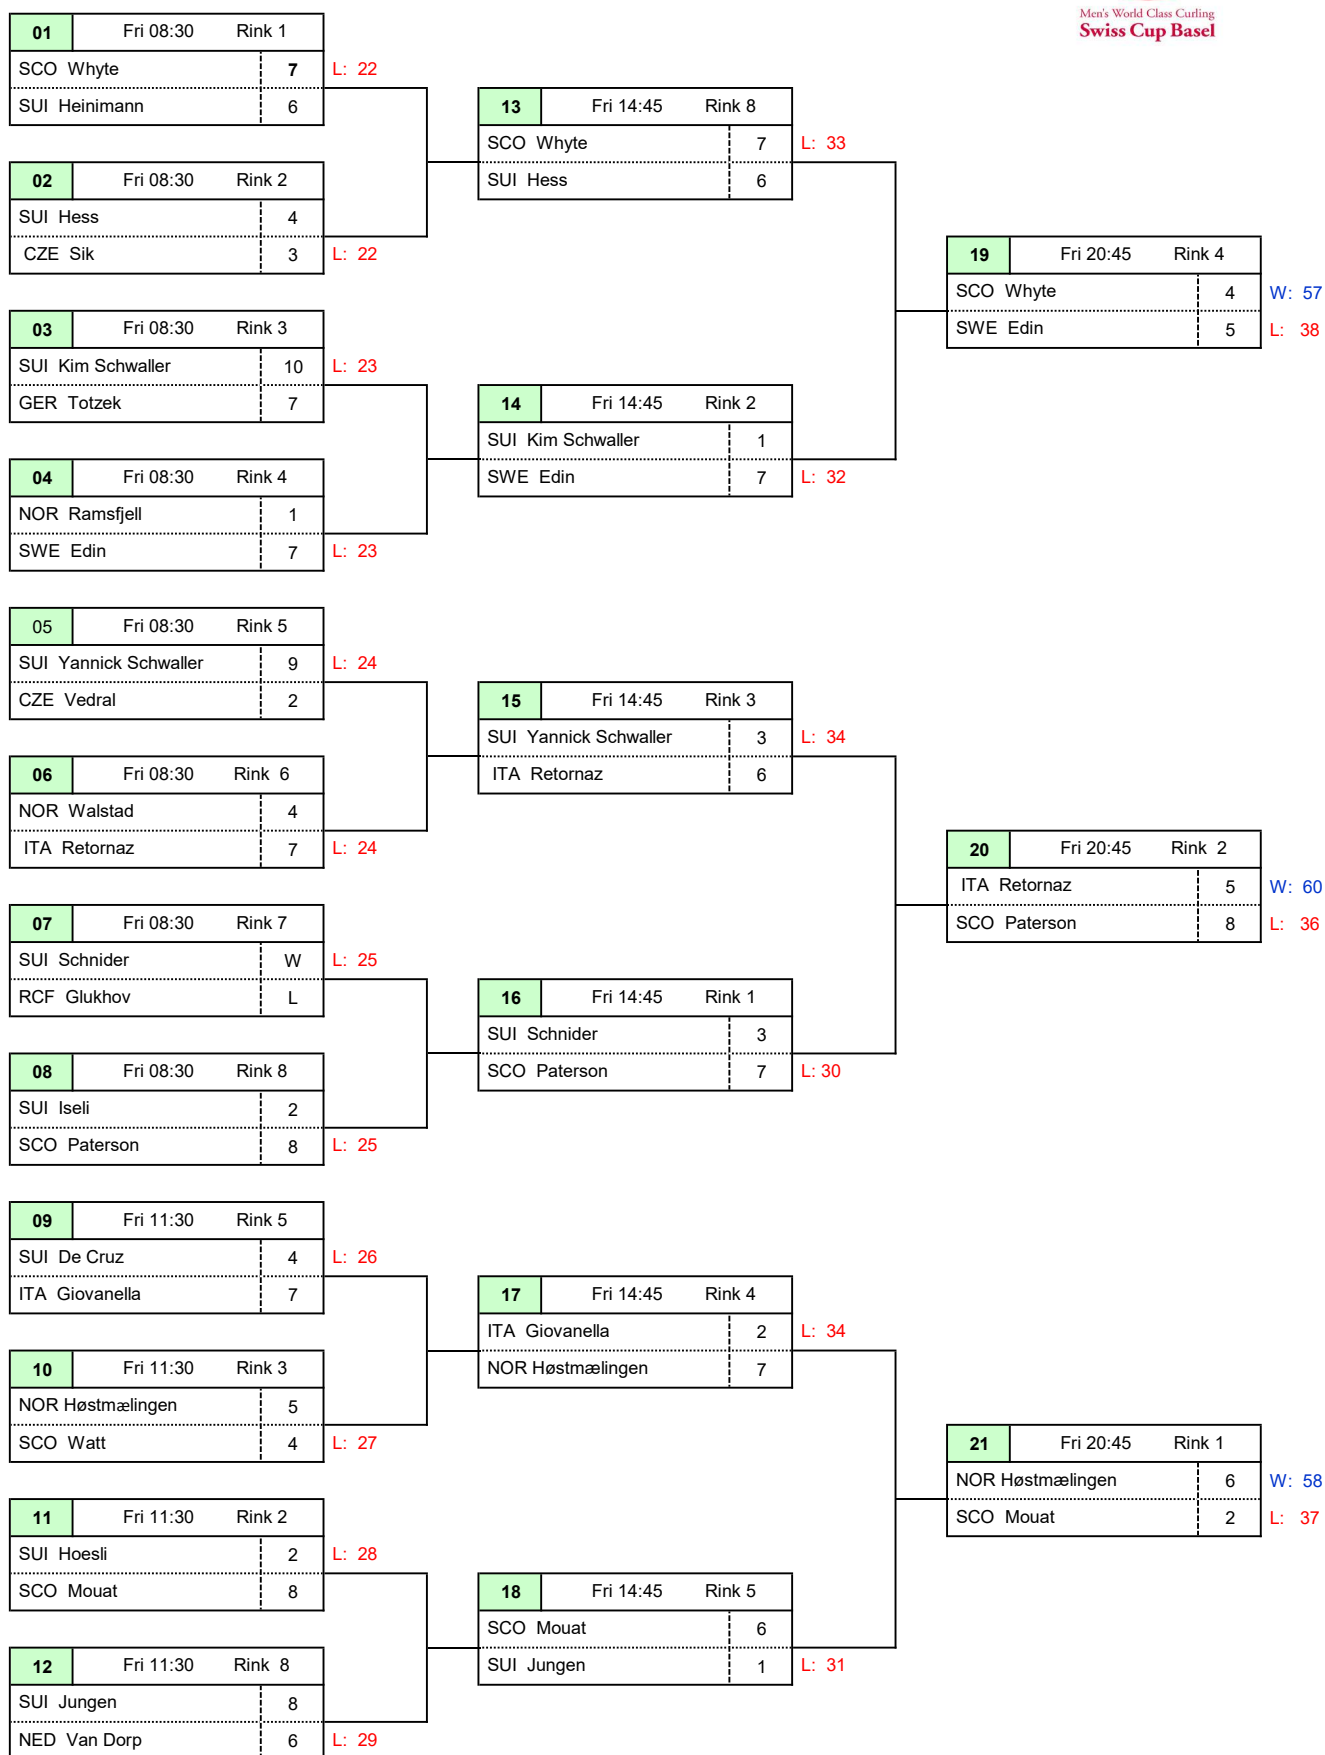

## A Road

**B Road**

**C Road**

from 30				from 37				from 39			
<b>46</b>	Sat 11:30	Rink 1		<b>50</b>	Sat 15:30	Rink 5		<b>54</b>	Sat 19:30	Rink 2	
SUI Schnider			5	SUI Hess			3	NOR Walstad			4
ITA Giovannella			6	ITA Giovannella			7	ITA Giovannella			5
from 34				L: out				L: out			

from 23				from 26				from 33				from 38			
<b>41</b>	Fr 17:45	Rink 5		<b>43</b>	Sat 08:30	Rink 1		<b>47</b>	Sat 11:30	Rink 8		<b>51</b>	Sat 15:30	Rink 1	
NOR Ramsfjell			11	SUI Heinimann			5	NED Van Dorp			5	SUI Yannick Schwaller			7
CZE Vedral			2	NOR Ramsfjell			6	NOR Ramsfjell			2	NED Van Dorp			2
from 24				L: out				L: out				L: out			

from 39			
<b>55</b>	Sat 19:30	Rink 3	
SUI Yannick Schwaller			7
SUI Kim Schwaller			1
W: 60			
L: out			

from 22				from 27				from 32				from 35			
<b>42</b>	Fr 17:45	Rink 4		<b>44</b>	Sat 08:30	Rink 2		<b>48</b>	Sat 11:30	Rink 5		<b>52</b>	Sat 15:30	Rink 4	
CZE Sik			W	SCO Watt			6	SUI Kim Schwaller			9	GER Totzek			3
RCF Glukhov			L	CZE Sik			8	CZE Sik			3	SUI Kim Schwaller			5
from 25				L: out				L: out				L: out			

from 28				from 31				from 36				from 40			
<b>45</b>	Sat 08:30	Rink 4		<b>49</b>	Sat 11:30	Rink 3		<b>53</b>	Sat 15:30	Rink 2		<b>56</b>	Sat 19:30	Rink 4	
SUI Hoesli			6	SUI Jungen			4	ITA Retornaz			5	SCO Whyte			2
SUI Iseli			2	SUI Hoesli			8	SUI Hoesli			6	SUI Hoesli			4
from 29				L: out				L: out				L: out			