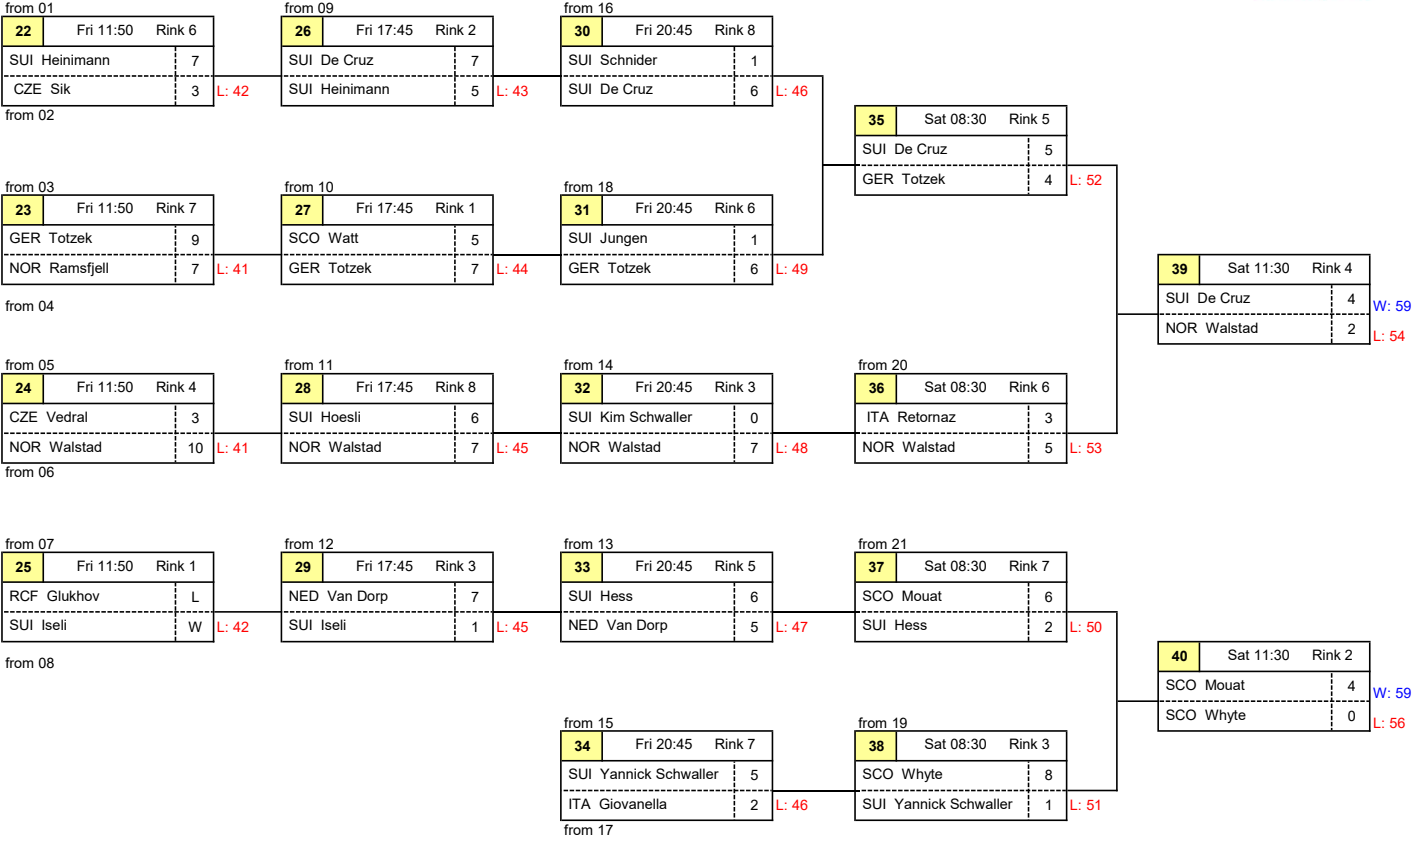

## A Road

**B Road**

**C Road**

from 30				from 37				from 39			
<b>46</b>	Sat 11:30	Rink 1		<b>50</b>	Sat 15:30	Rink 5		<b>54</b>	Sat 19:30	Rink 2	
SUI Schnider			5	SUI Hess			3	NOR Walstad			4
ITA Giovannella			6	ITA Giovannella			7	ITA Giovannella			5
from 34				L: out				L: out			

from 23				from 26				from 33				from 38			
<b>41</b>	Fr 17:45	Rink 5		<b>43</b>	Sat 08:30	Rink 1		<b>47</b>	Sat 11:30	Rink 8		<b>51</b>	Sat 15:30	Rink 1	
NOR Ramsfjell			11	SUI Heinimann			5	NED Van Dorp			5	SUI Yannick Schwaller			7
CZE Vedral			2	NOR Ramsfjell			6	NOR Ramsfjell			2	NED Van Dorp			2
from 24				L: out				L: out				L: out			

from 39			
<b>55</b>	Sat 19:30	Rink 3	
SUI Yannick Schwaller			7
SUI Kim Schwaller			1
W: 60			
L: out			

from 22				from 27				from 32				from 35			
<b>42</b>	Fr 17:45	Rink 4		<b>44</b>	Sat 08:30	Rink 2		<b>48</b>	Sat 11:30	Rink 5		<b>52</b>	Sat 15:30	Rink 4	
CZE Sik			W	SCO Watt			6	SUI Kim Schwaller			9	GER Totzek			3
RCF Glukhov			L	CZE Sik			8	CZE Sik			3	SUI Kim Schwaller			5
from 25				L: out				L: out				L: out			

from 28				from 31				from 36				from 40			
<b>45</b>	Sat 08:30	Rink 4		<b>49</b>	Sat 11:30	Rink 3		<b>53</b>	Sat 15:30	Rink 2		<b>56</b>	Sat 19:30	Rink 4	
SUI Hoesli			6	SUI Jungen			4	ITA Retornaz			5	SCO Whyte			2
SUI Iseli			2	SUI Hoesli			8	SUI Hoesli			6	SUI Hoesli			4
from 29				L: out				L: out				L: out			